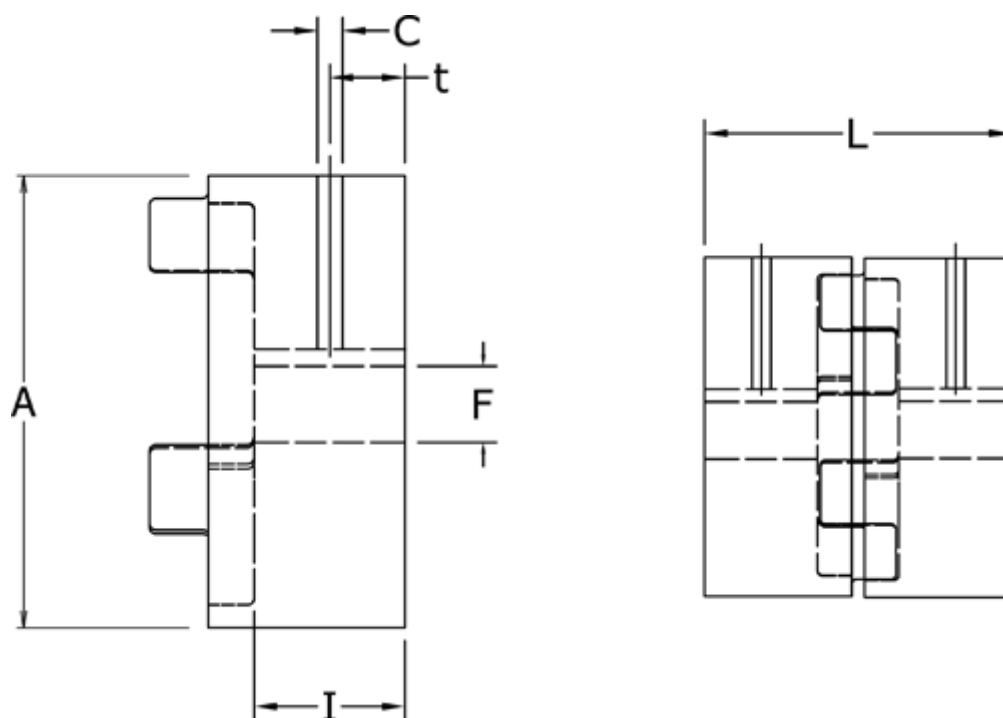

Article number: 3335028F019

Description: Coupling hub Klonex ES 28/38

ALU Aluminium, Bore 19H7 mm w/keyway & setscrew

## Measures

A = 65  
C = M6  
F = 19  
I = 35  
L = 90  
t = 15.0